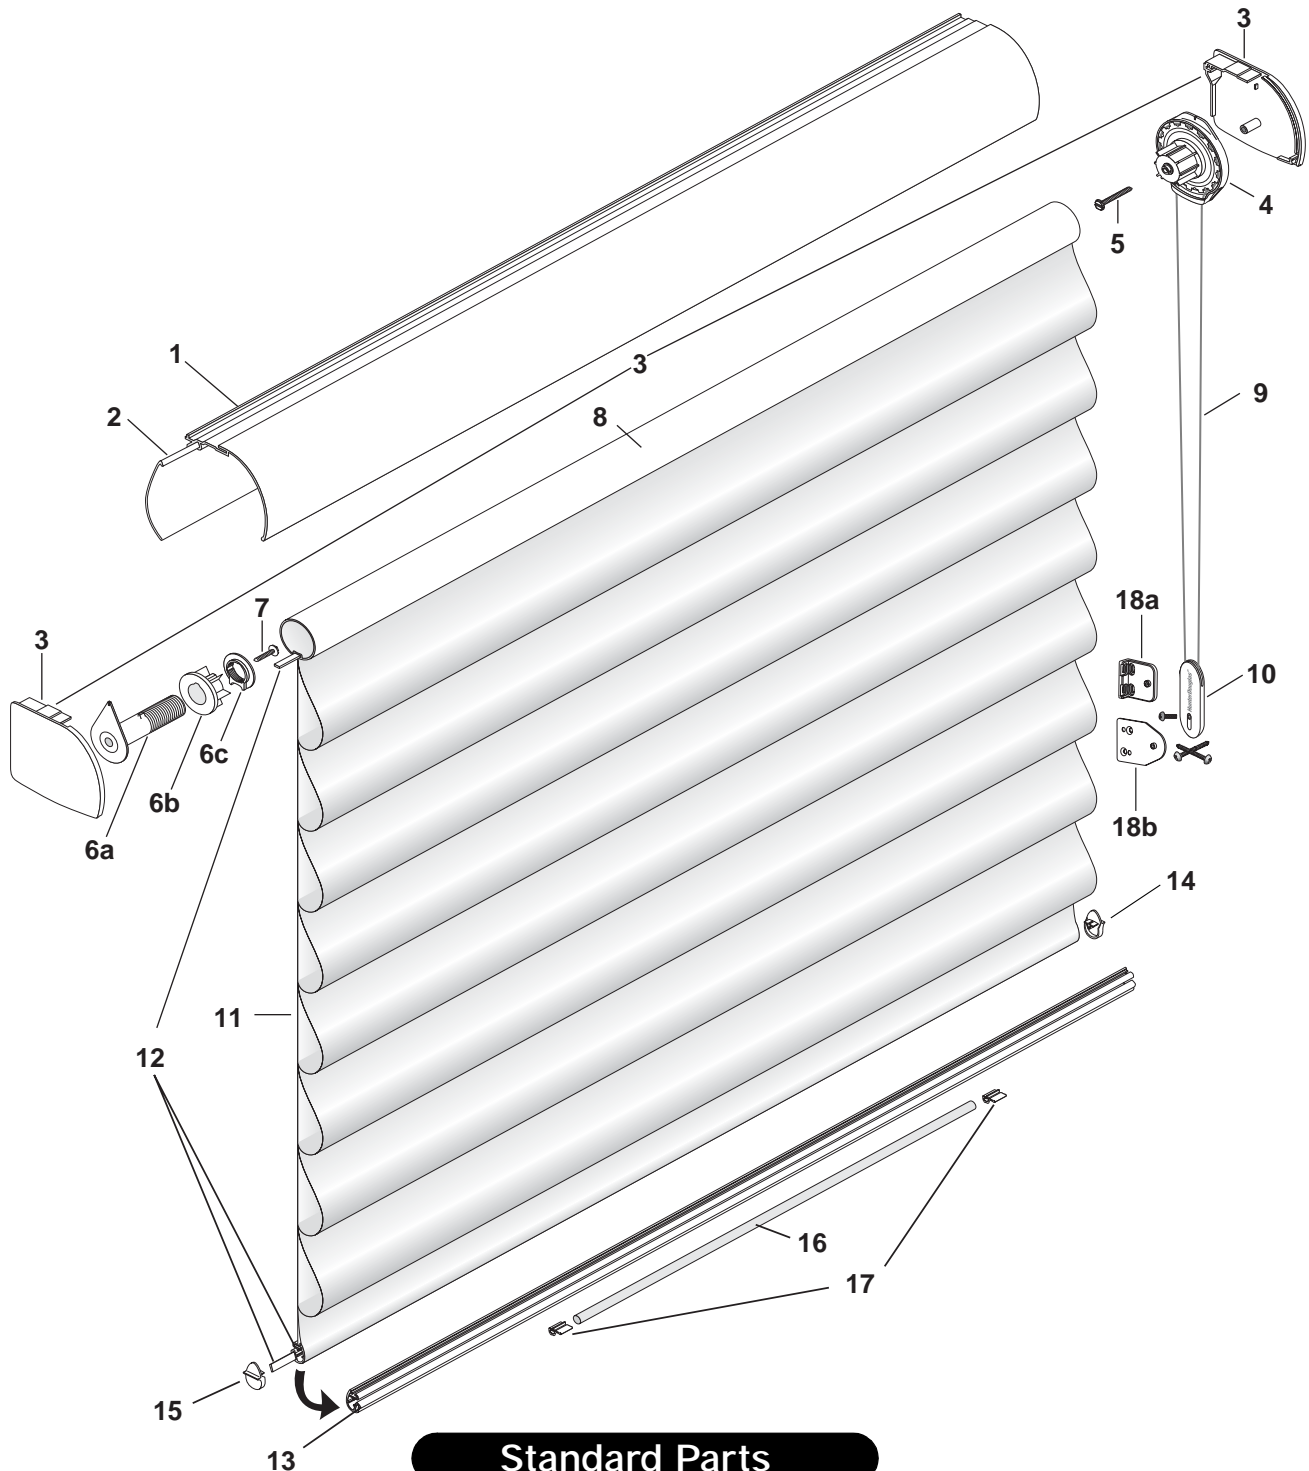

Vignette® Standard Rectangular

Standard Parts

- | | | |
|----------------------------|----------------------------------|---|
| 1. Fabric-Covered Headrail | 8. Rotator Rail | 15. Bottom Rail End Cap
– Non-Clutch Side |
| 2. Fabric Guard | 9. Cord Loop | 16. Bottom Rail Weight |
| 3. Headrail End Caps | 10. Universal Cord Tensioner | 17. Bottom Rail Weight Clip |
| 4. Clutch | 11. Fabric | 18a. Universal Cord Tensioner
Mounting Bracket |
| 5. Screw (Clutch) | 12. Poly Rod Assembly w/Adhesive | 18b. Universal Cord Tensioner
Mounting Bracket Flush Mount |
| 6a. Limit Assembly | 13. Bottom Rail | |
| 6b. Keyed Rotator | 14. Bottom Rail End Cap | |
| 6c. Limit Assembly Nut | – Clutch Side | |
| 7. Screw (Rotator) | | |

Vignette® Standard Rectangular

No.	PCN	Description
1.	3400010320	Fabric Covered Headrail
2.	3400320000	Fabric Guard
3.	3400020XXX	Headrail End Cap Set
4.	3400034000	Clutch
5.	4150159000	Screw (Clutch)
6.	3402168000	Vig. Limit Assembly, R
	3402167000	Vig. Limit Assembly, L
6a.	N/A	LH Limit Screw (For Right Control)
	N/A	RH Limit Screw (For Left Control)
6b.	N/A	Keyed Rotator
6c.	N/A	Limit Assembly Nut
7.	4150158000	Screw (Rotator)
8.	3400100xxx	Rotator Moving Rail
9.	N/A	Cord Loop
	3400130xxx	2' Cord Loop
	3400140xxx	3' Cord Loop
	3400150xxx	4' Cord Loop
	3400160xxx	5' Cord Loop
10.	4153028xxx	Universal Cord Tensioner
11.	N/A	Fabric – 3" or 4" Fold Size (Available In 11 Face Fabrics - with 2 Back Fabric Options)
12.	N/A	Poly Rod Assembly w/Adhesive
13.	3400350785	Bottom Rail
14.	3400360xxx	Bottom Rail End Cap – Clutch Side
15.	3400370xxx	Bottom Rail End Cap – Non-Clutch Side
16.	3400210000	Bottom Rail Weight
17.	3400070785	Bottom Rail Weight Clip
18a.	4153052000	Universal Cord Tensioner Mounting Kit
18b.	4154898000	Universal Cord Tensioner Flush Mounting Kit