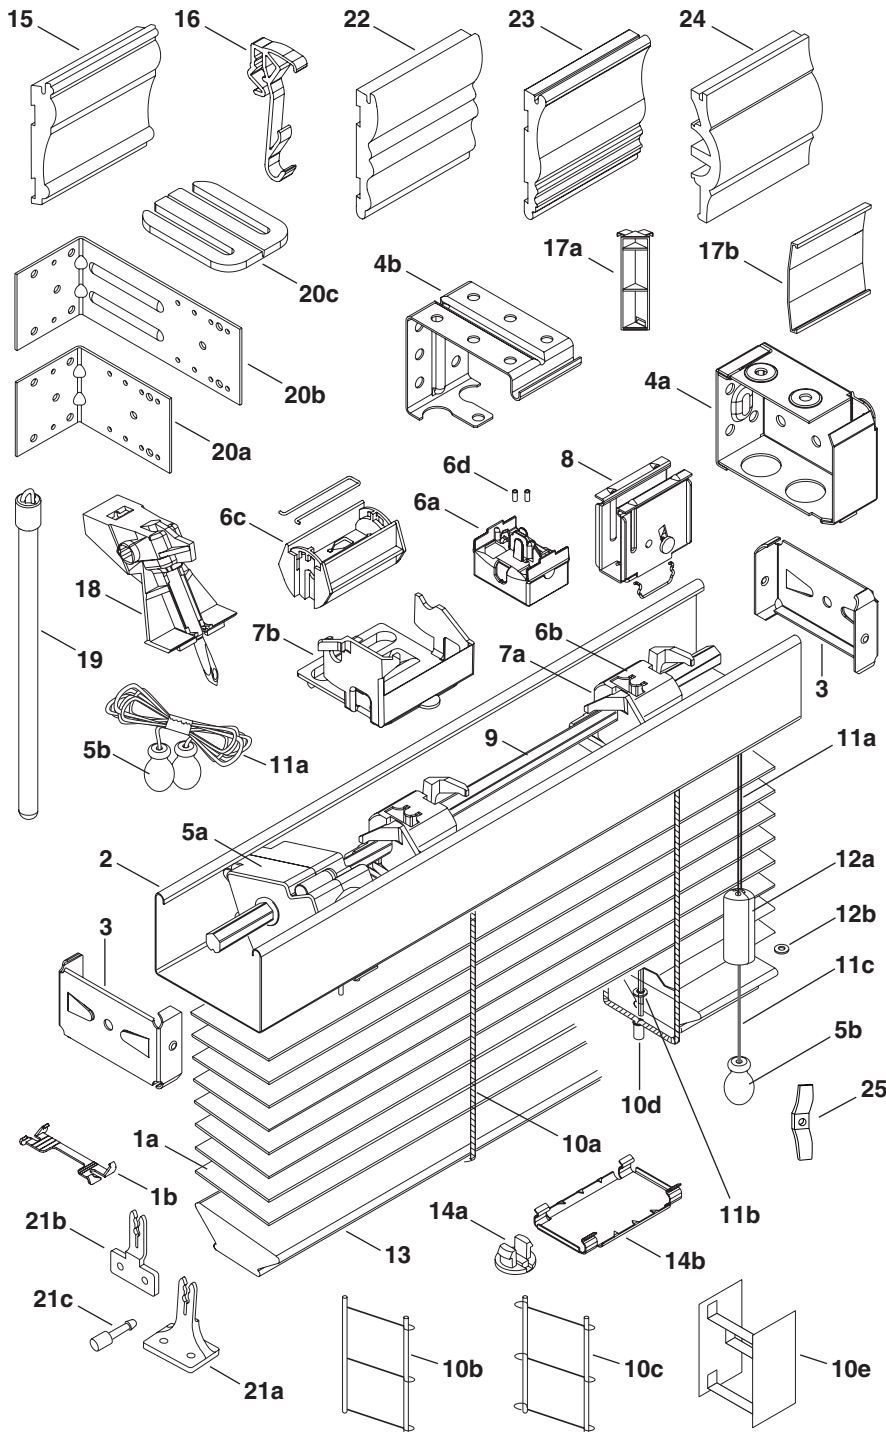

## Standard Parts

- 1a. Slat
- 1b. Tape Spacer
2. Headrail
3. Headrail End Lock
- 4a. Installation Bracket
- 4b. Intermediate Support Bracket
- 5a. Cord Tilter
- 5b. Wood Tassel
- 6a. Tape Roll/Slot Type
- 6b. Tape Roll/Bead Type
- 6c. Low Profile Cloth Tape Roll
- 6d. Cable Tape Grommet
- 7a. Tape Roll Support
- 7b. Wide Tape Roll Support
8. Cordlock
9. Tiltrod
- 10a. Cable Tape Ladder
- 10b. Single Loop Cable Tape (de-Light™)
- 10c. Double Loop Cable Tape (de-Light)
- 10d. 2" Cable Tape Grommet
- 10e. Cotton Tape Ladder
- 11a. Polyester Cord 1.4mm
- 11b. Lift Cord Grommet
- 11c. Polyester Cord 2.2mm
- 12a. Cylindrical Cord Stop
- 12b. Cord Stop Washer
13. Bottom Rail
- 14a. Tape Button
- 14b. Tape Lock
15. Valance
16. Hidden Valance Clip
- 17a. Valance Corner Clip
- 17b. Valance Splice Clip
18. Wand Tilter
19. Wand

## Optional Parts

- 20a. Short Extension Bracket
- 20b. Long Extension Bracket
- 20c. Bracket Spacer
- 21a. Hold-Down Bracket (Sill)
- 21b. Hold-Down Bracket (Jamb)
- 21c. Hold-Down Pin
22. Stratford Valance
23. Windsor Valance
24. Bristol Valance
25. Child Safety Kit (Cord Cleat)