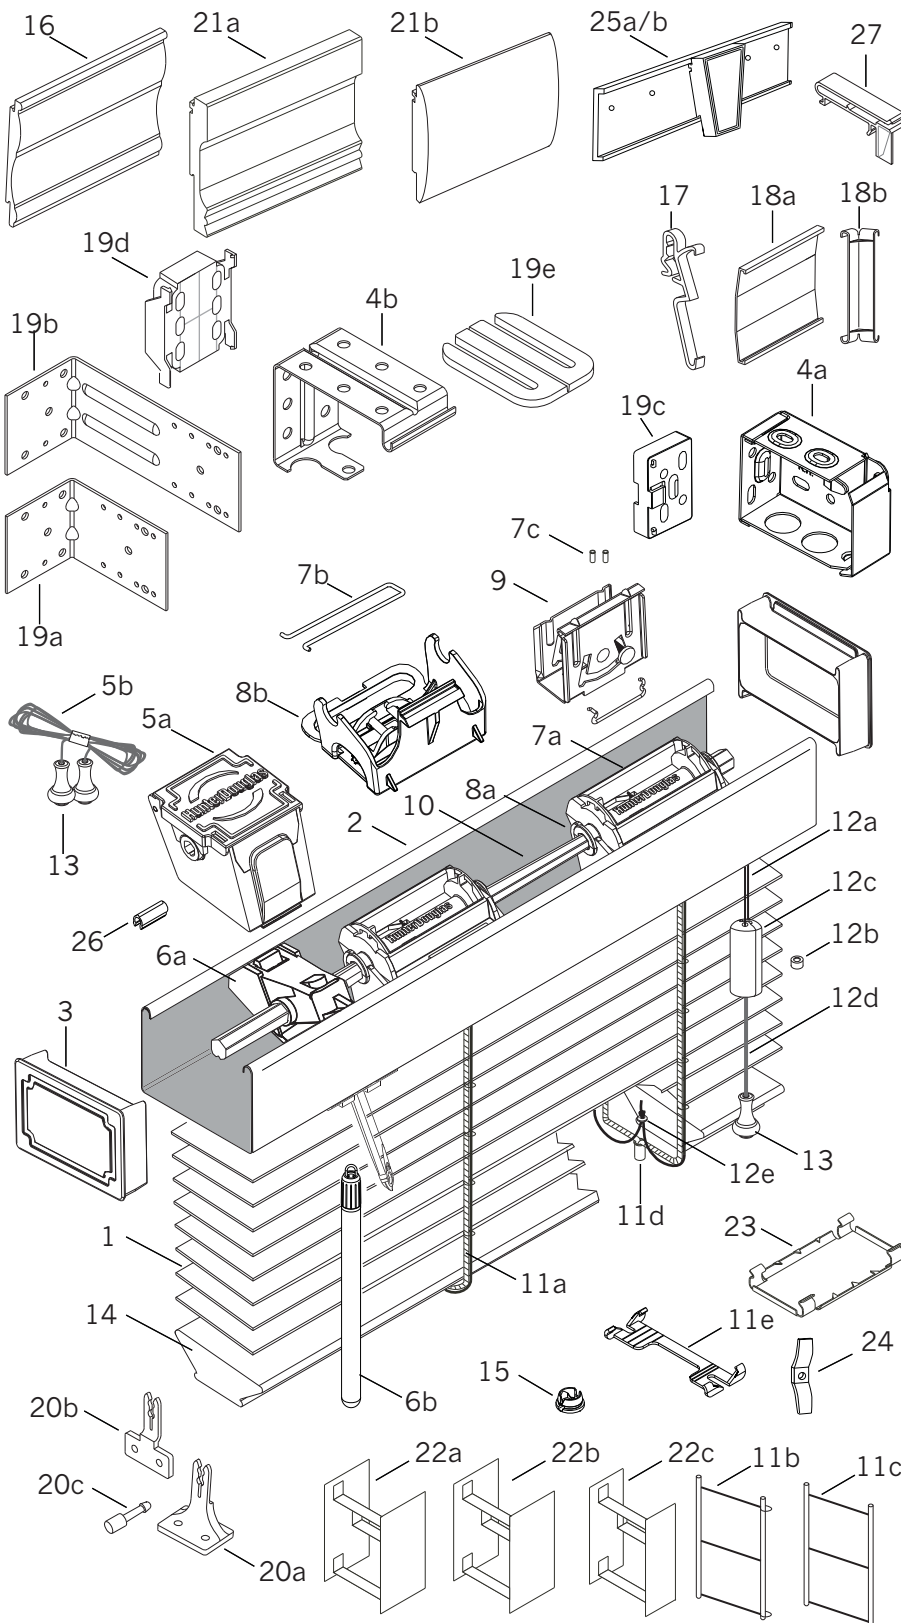

2" Classics™

Standard Parts

1. Slat
2. Headrail
3. Headrail End Cap
- 4a. Installation Bracket
- 4b. Intermediate Support Bracket
- 5a. Cord Tilter
- 5b. Tilt Cord 1.4 mm
- 6a. Wand Tilter
- 6b. Wand
- 7a. Tape Roll
- 7b. Tape Roll Pin
- 7c. "X" Tape Locator
- 8a. Tape Roll Support Ladders
- 8b. Tape Roll Support Decorative Tapes
9. Cordlock
10. Tiltrod
- 11a. Double Loop Cable Tape
- 11b. Single Loop Cable Tape
- 11c. No Loop Cable Tape
- 11d. 2" Cable Tape Grommet
- 11e. Tape Spacer
- 12a. Lift Cord 1.4 mm
- 12b. Cord Stop Washer
- 12c. Cord Stop
- 12d. Tassel Cord 2.2 mm
- 12e. Lift Cord Grommet
13. Wood Tassel
14. Bottom Rail
15. Tape Button
16. Valance
17. Universal Valance Clip
- 18a. Valance Splice
- 18b. Universal Valance Corner Key

Optional Parts

- 19a. Short Extension Bracket
- 19b. Long Extension Bracket
- 19c. Spacer Block Bracket
- 19d. Spacer Block Support Bracket
- 19e. Bracket Shim
- 20a. Hold-Down Bracket (Sill)
- 20b. Hold-Down Bracket (Jamb)
- 20c. Hold-Down Pin
- 21a. Havencrest™ Valance
- 21b. Artemis™ Valance
- 22a. Solid Colored Decorative Tape
- 22b. Decorative Tape
- 22c. Narrow Decorative Tape
23. Tape Lock
24. Child Safety Kit (Cord Cleat)
- 25a. Decorative Keystone 3¾"
- 25b. Decorative Keystone 5"
26. Clip
27. Cornice Clip