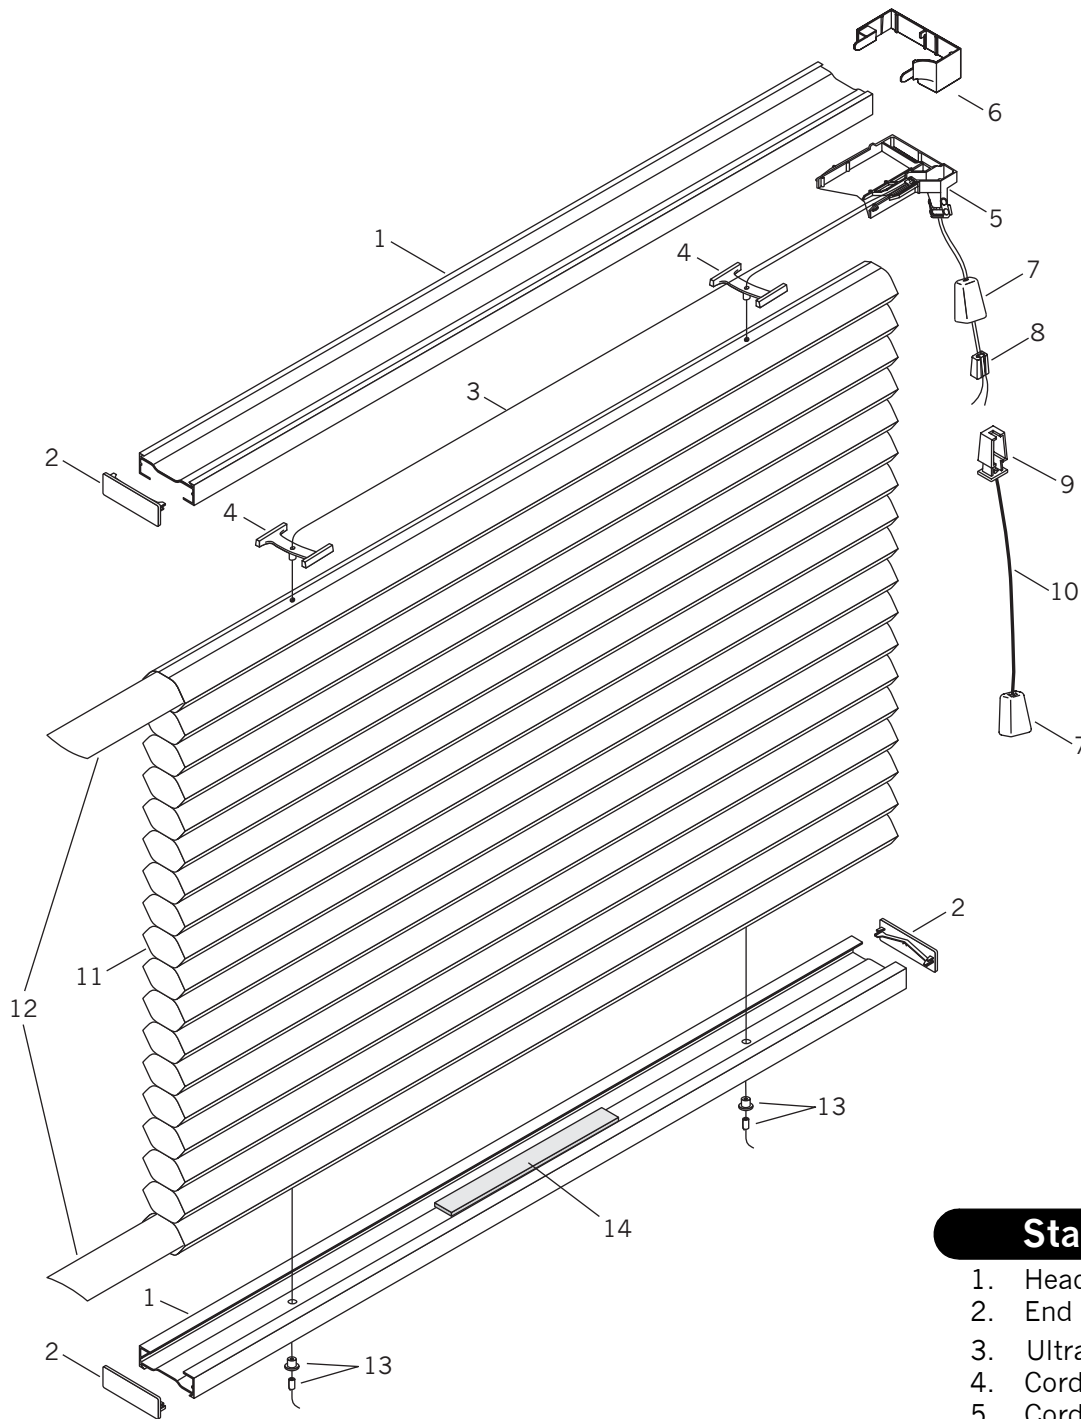

Applause® Cordlock Standard

Standard Parts

1. Headrail/Bottom Rail
2. End Cap
3. Ultrawear® Cord
4. Cord Guide
5. Cordlock Body
6. Cordlock Cover
7. Universal Cover/Tassel
8. Cord Equalizer
9. Equalizer Housing
10. Tassel Cord
11. Fabric
12. Filler Strip
13. Pocket & Ferrule
14. Rail Weight*

Applause® Cordlock Standard

No.	PCN	Description
1.	2950010xxx 2970010xxx	Headrail/Bottom Rail (3/8") Headrail/Bottom Rail (3/4" & Double Honeycomb)
2.	2950020xxx 2970020xxx	End Cap (3/8") End Cap (3/4" & Double Honeycomb)
3.	2679000000	0.9 mm Ultrawear® Cord
4.	2950100000 2970200000	Cord Guide (3/8") Cord Guide (3/4" & Double Honeycomb)
5.	2950067000 2950068000 2970067000 2970068000	Cordlock Body RH (3/8") Cordlock Body LH (3/8") Cordlock Body RH (3/4" & Double Honeycomb) Cordlock Body LH (3/4" & Double Honeycomb)
6.	2950075xxx 2950085xxx 2970070xxx 2970080xxx	Cordlock Cover RH (3/8") Cordlock Cover LH (3/8") Cordlock Cover RH (3/4" & Double Honeycomb) Cordlock Cover LH (3/4" & Double Honeycomb)
7.	2930440xxx	Universal Cover/Tassel
8.	2930220000	Cord Equalizer
9.	2930561000	Equalizer Housing
10.	2930320xxx	2.2 mm Tassel Cord
11.	N/A	Fabric (3/8", 3/4" & Double Honeycomb)
12.	2954000000 2974000000	Filler Strip (3/8") Filler Strip (3/4" & Double Honeycomb)
13.	3200155xxx	Pocket & Ferrule
14.	2982028000	Rail Weight (*used only if needed)