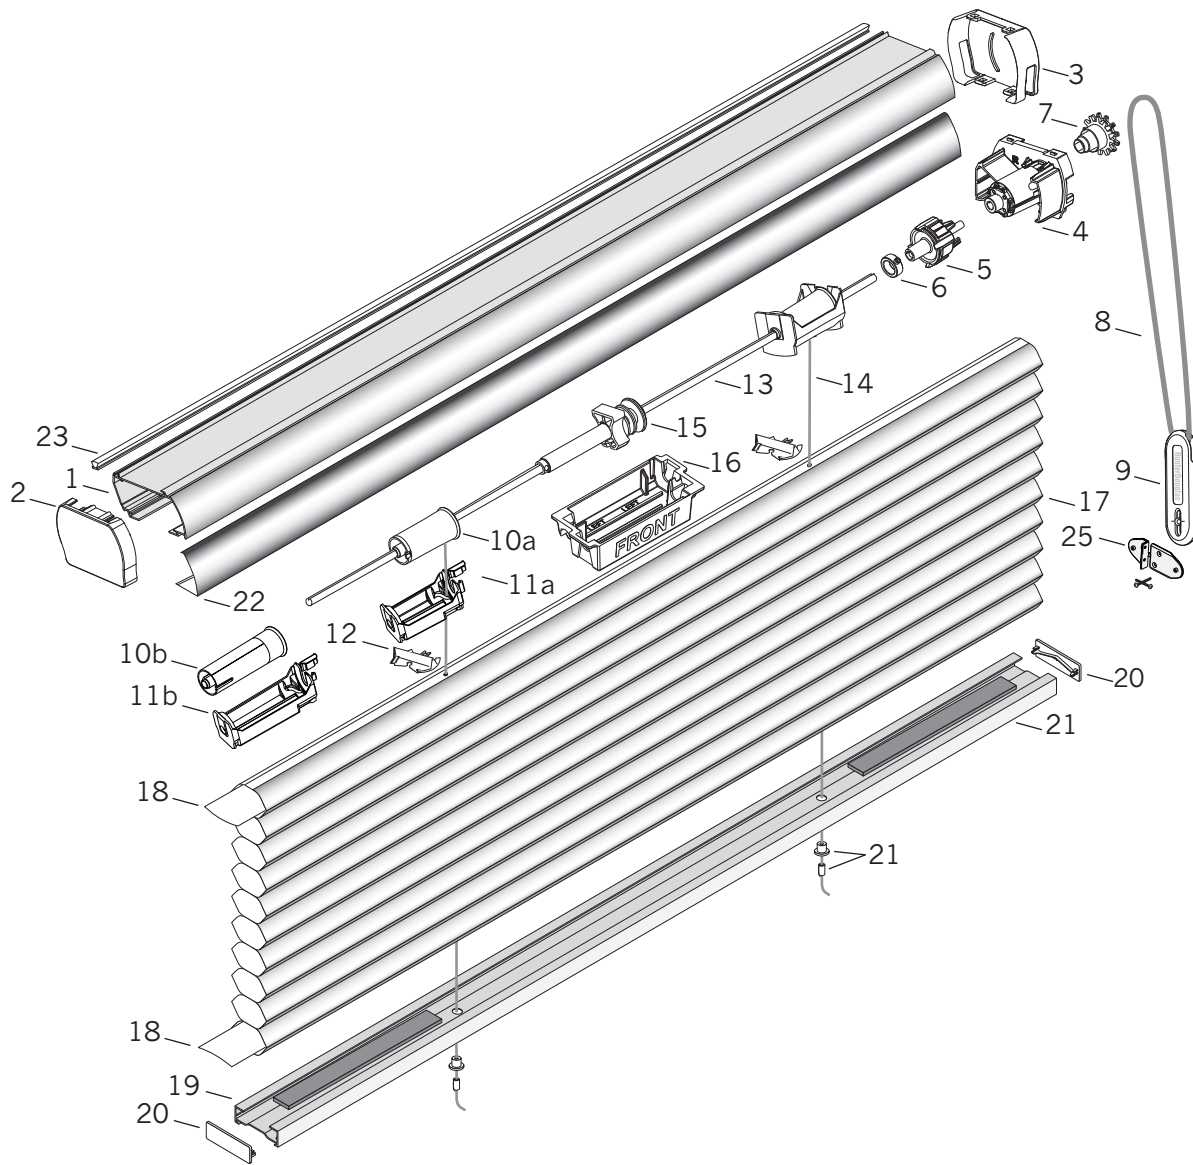

## Standard Parts

- |                               |                                |  |
|-------------------------------|--------------------------------|--|
| 1. Headrail                   | 10b. Lift Spool (Long Drop)    | 19. Applause® Bottom Rail                                  |
| 2. Headrail End Cap           | 11a. Spool Support (Standard)  | 20. Applause Bottom Rail End Cap                           |
| 3. Clutch Mount Cover         | 11b. Spool Support (Long Drop) | 21. Pocket & Ferrule                                       |
| 4. Clutch Mount Assy          | 12. Spool Support Adaptor      | 22. Valance  |
| 5. Gear Box Assembly          | 13. V-Shaft                    | 23. Light-Block Strip                                      |
| 6. Locking Collar w/Set Screw | 14. 0.9mm Cord                 | 24. Bottom Rail Weight                                     |
| 7. Cord Sprocket              | 15. Drop Stop Assembly         | 25. Universal Cord Tensioner Mounting Kit (Inside/Outside) |
| 8. Cord Loop                  | 16. Drop Stop Housing          |  |
| 9. Universal Cord Tensioner   | 17. Fabric                     |  |
| 10a. Lift Spool (Standard)    | 18. Filler Strip               |  |